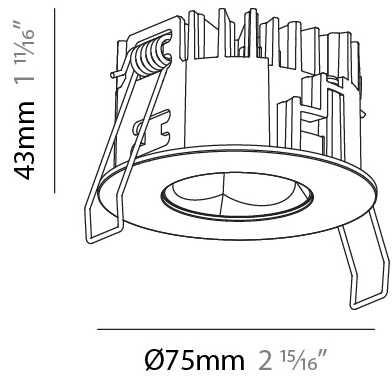

GENERAL

Series: Oiko Pro
Subseries: Oiko Pro Round
Brand: Prolicht
Division: Architectural
Mounting Type: Recessed
Mounting Location: Ceiling
Subcategory: Downlight

PHYSICAL

Shape: Round
Diameter (mm): 75
Diameter (in): 2 ¹⁵/₁₆
Height (mm): 43
Height (in): 1 ¹¹/₁₆
Ceiling Thickness (mm): 1 - 25
Ceiling Thickness (in): 1/16 - 1 3/16
Min. Recessing Depth (mm): 50
Min. Recessing Depth (in): 1 ¹⁵/₁₆
Light Distribution: Direct
Diffuser: Lens Pack - Spread Lens / Linear Spread Lens / Honeycomb Louver
Fixture Finish: SSR / BKV / CWI / CRY / HAB / UFT / ITA / RUA / FTG / MYG / LOD / PUS / FRO / FUP / KIA / POP / BLS / SPG / MEY / GOH / GUM / CHC / COM / ABZ / JAG / OBR / MOS / ROR
Fixture Material: Aluminum Die Cast
Cut-out Measurements: 68mm / 2 11/16" Diameter

ELECTRICAL

Lamp Type: LED (Zhaga Standard)
Input Wattage (W): 14
Total Output Wattage (W): 12.7
Dimming: Dali Dimming
Driver Included: No
Driver Location: Recessed Housing
Driver Type: Constant Current - Universal (120Vac only for DALI driver)
Driver Class: Class 2
Input Voltage (V): 120 - 277
Constant Current (MA): 700

LED

Color Temperature (°K): 2700-6500 Tunable White
Max. Delivered Lumen (lm): 1381
Nominal Lumen (lm): 1460
CRI: >93 CRI
Lamp Life (hrs): 50000
Special LEDs offerings: Tunable White

OPTICAL

Reflector°: 62
Adjustability: Fixed

RATINGS AND CERTIFICATIONS

Certified By: Certified for North American Standards
IP rating: IP20