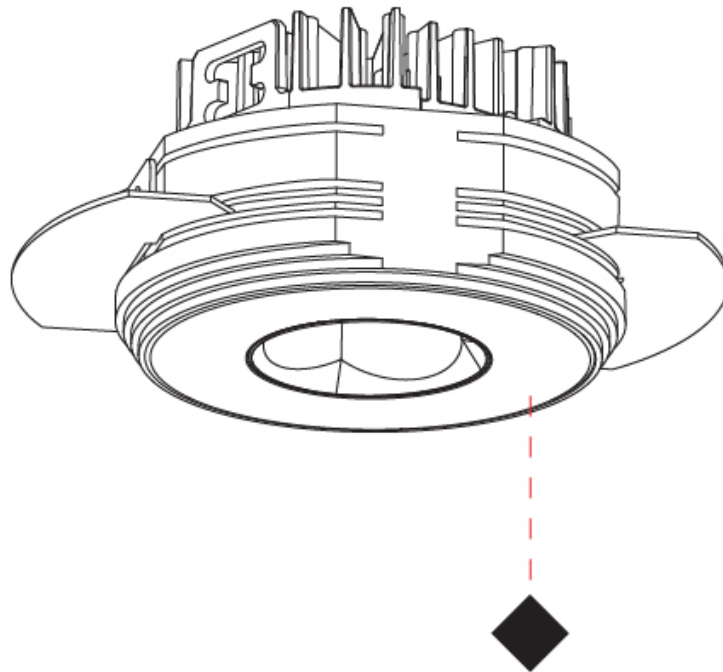

OIKO PRO ROUND TRIMLESS

A35882-

PROJECT	_____
TYPE	_____
SPECIFIER	_____
QUANTITY	_____
DATE	_____