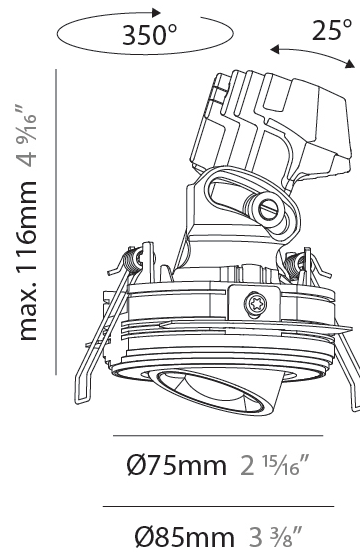

PHYSICAL

Shape: Round
Diameter (mm): 75
Diameter (in): 2 ¹⁵/₁₆
Height (mm): 116
Height (in): 4 ⁹/₁₆
Ceiling Thickness (mm): 10 / 12.5 / 15 / 25
Ceiling Thickness (in): 3/8 or 1/2 or 9/16 or 1
Min. Recessing Depth (mm): 125
Min. Recessing Depth (in): 4 ¹⁵/₁₆
Light Distribution: Direct
Diffuser: Lens Pack - Spread Lens / Linear Spread Lens / Honeycomb Louver
Fixture Finish: SSR / BKV / CWI / CRY / HAB / UFT / ITA / RUA / FTG / MYG / LOD / PUS / FRO / FUP / KIA / POP / BLS / SPG / MEY / GOH / GUM / CHC / COM / ABZ / JAG / OBR / MOS / ROR
Fixture Material: Aluminum Die Cast
Cut-out Measurements: D. 86mm / 3 3/8"

ELECTRICAL

Lamp Type: LED (Zhaga Standard)
Input Wattage (W): 14
Total Output Wattage (W): 12.7
Dimming: Dali Dimming
Driver Included: No
Driver Location: Recessed Housing
Driver Type: Constant Current - Universal (120Vac only for DALI driver)
Driver Class: Class 2
Input Voltage (V): 120 - 277
Constant Current (MA): 700

LED

Number of LEDs: 1
Color Temperature (°K): 2700-6500 Tunable White
Max. Delivered Lumen (lm): 1129
Nominal Lumen (lm): 1460
CRI: >90 CRI
Lamp Life (hrs): 50000
Special LEDs offerings: Tunable White

OPTICAL

Reflector°: 36
Adjustability: Rotational 350° / Tilt 25°

RATINGS AND CERTIFICATIONS

Certified By: Certified for North American Standards
IP rating: IP20