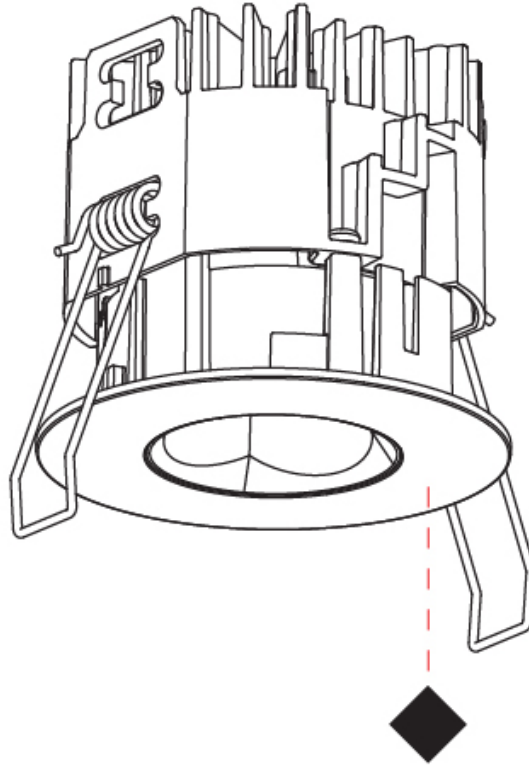

OIKO PRO ROUND RECESSED

A35871-

PROJECT _____

TYPE _____

SPECIFIER _____

QUANTITY _____

DATE _____

A