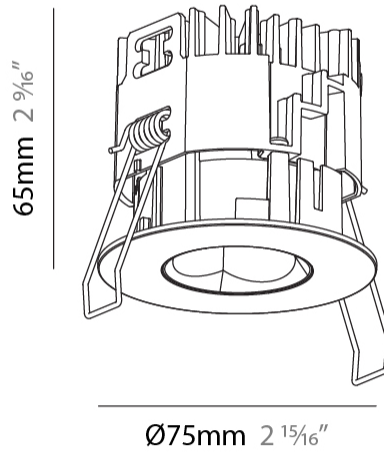

GENERAL

Series: Oiko Pro
Subseries: Oiko Pro Round
Brand: Prolicht
Division: Architectural
Mounting Type: Recessed
Mounting Location: Ceiling
Subcategory: Downlight

PHYSICAL

Shape: Round
Diameter (mm): 75
Diameter (in): 2 ¹⁵/₁₆
Height (mm): 65
Height (in): 2 ⁹/₁₆
Ceiling Thickness (mm): 1 - 25
Ceiling Thickness (in): 1/16 - 1 3/16
Min. Recessing Depth (mm): 70
Min. Recessing Depth (in): 2 ³/₄
Light Distribution: Direct
Diffuser: Lens Pack - Spread Lens / Linear Spread Lens / Honeycomb Louver
Fixture Finish: SSR / BKV / CWI / CRY / HAB / UFT / ITA / RUA / FTG / MYG / LOD / PUS / FRO / FUP / KIA / POP / BLS / SPG / MEY / GOH / GUM / CHC / COM / ABZ / JAG / OBR / MOS / ROR
Fixture Material: Aluminum Die Cast
Cut-out Measurements: 68mm / 2 11/16" Diameter

ELECTRICAL

Lamp Type: LED (Zhaga Standard)
Input Wattage (W): 14
Total Output Wattage (W): 12.7
Dimming: Dali Dimming
Driver Included: No
Driver Location: Recessed Housing
Driver Type: Constant Current - Universal (120Vac only for DALI driver)
Driver Class: Class 2
Input Voltage (V): 120 - 277
Constant Current (MA): 700

LED

Color Temperature (°K): 2700-6500 Tunable White
Max. Delivered Lumen (lm): 1129
Nominal Lumen (lm): 1460
CRI: >93 CRI
Lamp Life (hrs): 50000
Special LEDs offerings: Tunable White

OPTICAL

Reflector°: 36
Adjustability: Fixed

RATINGS AND CERTIFICATIONS

Certified By: Certified for North American Standards
IP rating: IP20