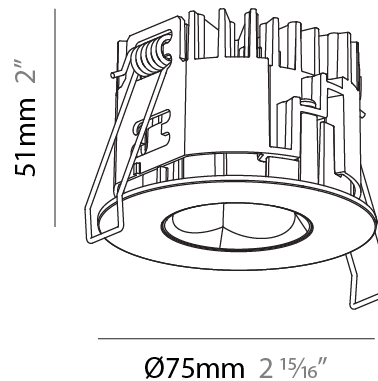

GENERAL

Series: Oiko Pro
Subseries: Oiko Pro Round
Brand: Prolicht
Division: Architectural
Mounting Type: Recessed
Mounting Location: Ceiling
Subcategory: Downlight

PHYSICAL

Shape: Round
Diameter (mm): 75
Diameter (in): 2 15/16
Height (mm): 51
Height (in): 2
Ceiling Thickness (mm): 1 - 25
Ceiling Thickness (in): 1/16 - 1 3/16
Min. Recessing Depth (mm): 55
Min. Recessing Depth (in): 2 3/16
Light Distribution: Direct
Diffuser: Lens Pack - Spread Lens / Linear Spread Lens / Honeycomb Louver
Fixture Finish: [SSR / BKV / CWI / CRY / HAB / UFT / ITA / RUA / FTG / MYG / LOD / PUS / FRO / FUP / KIA / POP / BLS / SPG / MEY / GOH / GUM / CHC / COM / ABZ / JAG / OBR / MOS / ROR](#)
Fixture Material: Aluminum Die Cast
Cut-out Measurements: 68mm / 2 11/16" Diameter

ELECTRICAL

Lamp Type: LED (Zhaga Standard)
Input Wattage (W): 14
Total Output Wattage (W): 12.7
Dimming: Dali Dimming
Driver Included: No
Driver Location: Recessed Housing
Driver Type: Constant Current - Universal (120Vac only for DALI driver)
Driver Class: Class 2
Input Voltage (V): 120 - 277
Constant Current (MA): 700

LED

Color Temperature (°K): 2700-6500 Tunable White
Max. Delivered Lumen (lm): 1240
Nominal Lumen (lm): 1460
CRI: >93 CRI
Lamp Life (hrs): 50000
Special LEDs offerings: Tunable White

OPTICAL

Reflector°: 52
Adjustability: Fixed

RATINGS AND CERTIFICATIONS

Certified By: Certified for North American Standards
IP rating: IP20