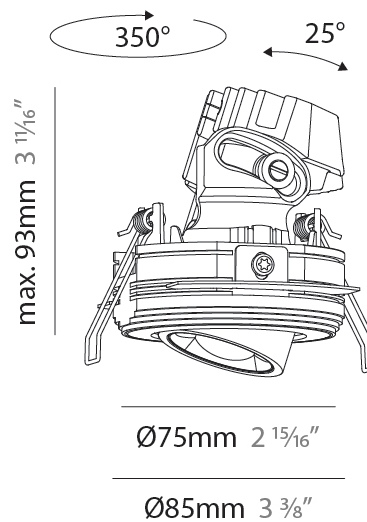

PHYSICAL

Shape: Round
Diameter (mm): 75
Diameter (in): 2 ¹⁵/₁₆
Height (mm): 93
Height (in): 3 ¹¹/₁₆
Ceiling Thickness (mm): 10 / 12.5 / 15 / 25
Ceiling Thickness (in): 3/8 or 1/2 or 9/16 or 1
Min. Recessing Depth (mm): 105
Min. Recessing Depth (in): 4 ¹/₈
Light Distribution: Direct
Diffuser: Lens Pack - Spread Lens / Linear Spread Lens / Honeycomb Louver
Fixture Finish: SSR / BKV / CWI / CRY / HAB / UFT / ITA / RUA / FTG / MYG / LOD / PUS / FRO / FUP / KIA / POP / BLS / SPG / MEY / GOH / GUM / CHC / COM / ABZ / JAG / OBR / MOS / ROR
Fixture Material: Aluminum Die Cast
Cut-out Measurements: D. 86mm / 3 3/8"

ELECTRICAL

Lamp Type: LED (Zhaga Standard)
Input Wattage (W): 14
Total Output Wattage (W): 12.7
Dimming: Dali Dimming
Driver Included: No
Driver Location: Recessed Housing
Driver Type: Constant Current - Universal (120Vac only for DALI driver)
Driver Class: Class 2
Input Voltage (V): 120 - 277
Constant Current (MA): 700

LED

Number of LEDs: 1
Color Temperature (°K): 2700-6500 Tunable White
Max. Delivered Lumen (lm): 1381
Nominal Lumen (lm): 1460
CRI: >90 CRI
Lamp Life (hrs): 50000
Special LEDs offerings: Tunable White

OPTICAL

Reflector°: 62
Adjustability: Rotational 350° / Tilt 25°

RATINGS AND CERTIFICATIONS

Certified By: Certified for North American Standards
IP rating: IP20