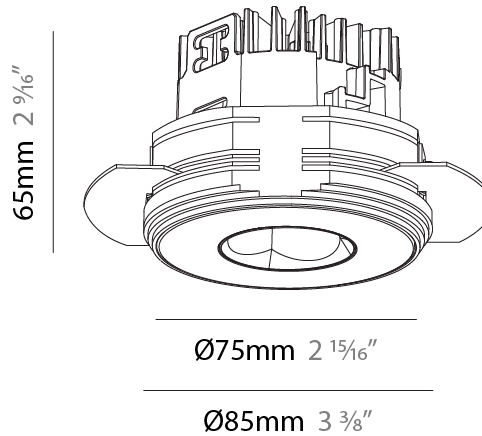

GENERAL

Series: Oiko Pro
Subseries: Oiko Pro Round
Brand: Prolicht
Division: Architectural
Mounting Type: Trimless
Mounting Location: Ceiling
Subcategory: Downlight

PHYSICAL

Shape: Round
Diameter (mm): 75
Diameter (in): 2 15/16
Height (mm): 65
Height (in): 2 9/16
Ceiling Thickness (mm): 10 / 12.5 / 15 / 25
Ceiling Thickness (in): 3/8 or 1/2 or 9/16 or 1
Min. Recessing Depth (mm): 70
Min. Recessing Depth (in): 2 3/4
Light Distribution: Direct
Diffuser: Lens Pack - Spread Lens / Linear Spread Lens / Honeycomb Louver
Fixture Finish: SSR / BKV / CWI / CRY / HAB / UFT / ITA / RUA / FTG / MYG / LOD / PUS / FRO / FUP / KIA / POP / BLS / SPG / MEY / GOH / GUM / CHC / COM / ABZ / JAG / OBR / MOS / ROR
Fixture Material: Aluminum Die Cast
Cut-out Measurements: 86mm / 2 11/16" Diameter

ELECTRICAL

Lamp Type: LED (Zhaga Standard)
Input Wattage (W): 14
Total Output Wattage (W): 12.7
Dimming: Dali Dimming
Driver Included: No
Driver Location: Recessed Housing
Driver Type: Constant Current - Universal (120Vac only for DALI driver)
Driver Class: Class 2
Input Voltage (V): 120 - 277
Constant Current (MA): 700

LED

Color Temperature (°K): 2700-6500 Tunable White
Max. Delivered Lumen (lm): 1129
Nominal Lumen (lm): 1460
CRI: >90 CRI
Lamp Life (hrs): 50000
Special LEDs offerings: Tunable White

OPTICAL

Reflector°: 36
Adjustability: Fixed

RATINGS AND CERTIFICATIONS

Certified By: Certified for North American Standards
IP rating: IP20