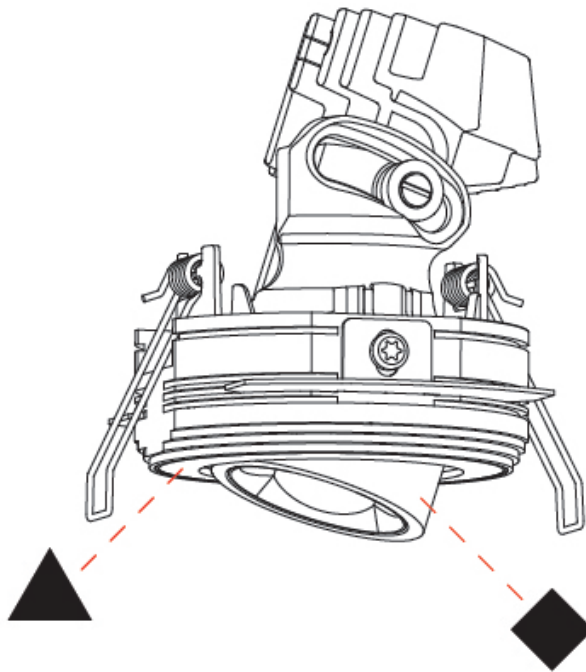

OIKO PRO ADJUSTABLE TRIMLESS

A35885-

PROJECT _____

TYPE _____

SPECIFIER _____

QUANTITY _____

DATE _____

A