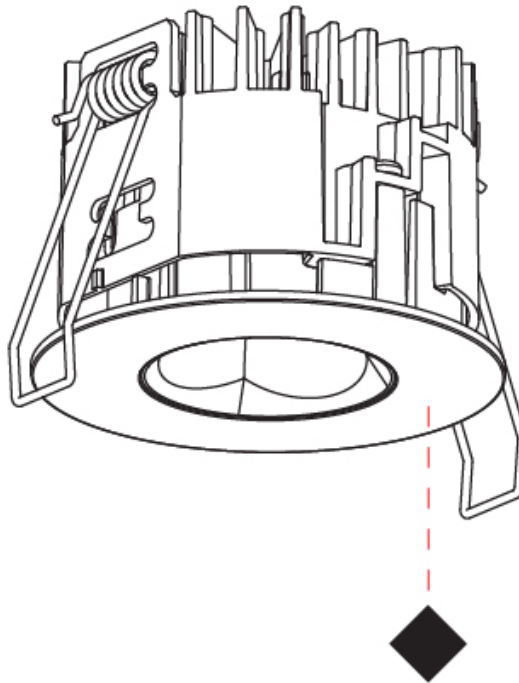

OIKO PRO ROUND RECESSED

A35872-

PROJECT

TYPE

SPECIFIER

QUANTITY

DATE

A